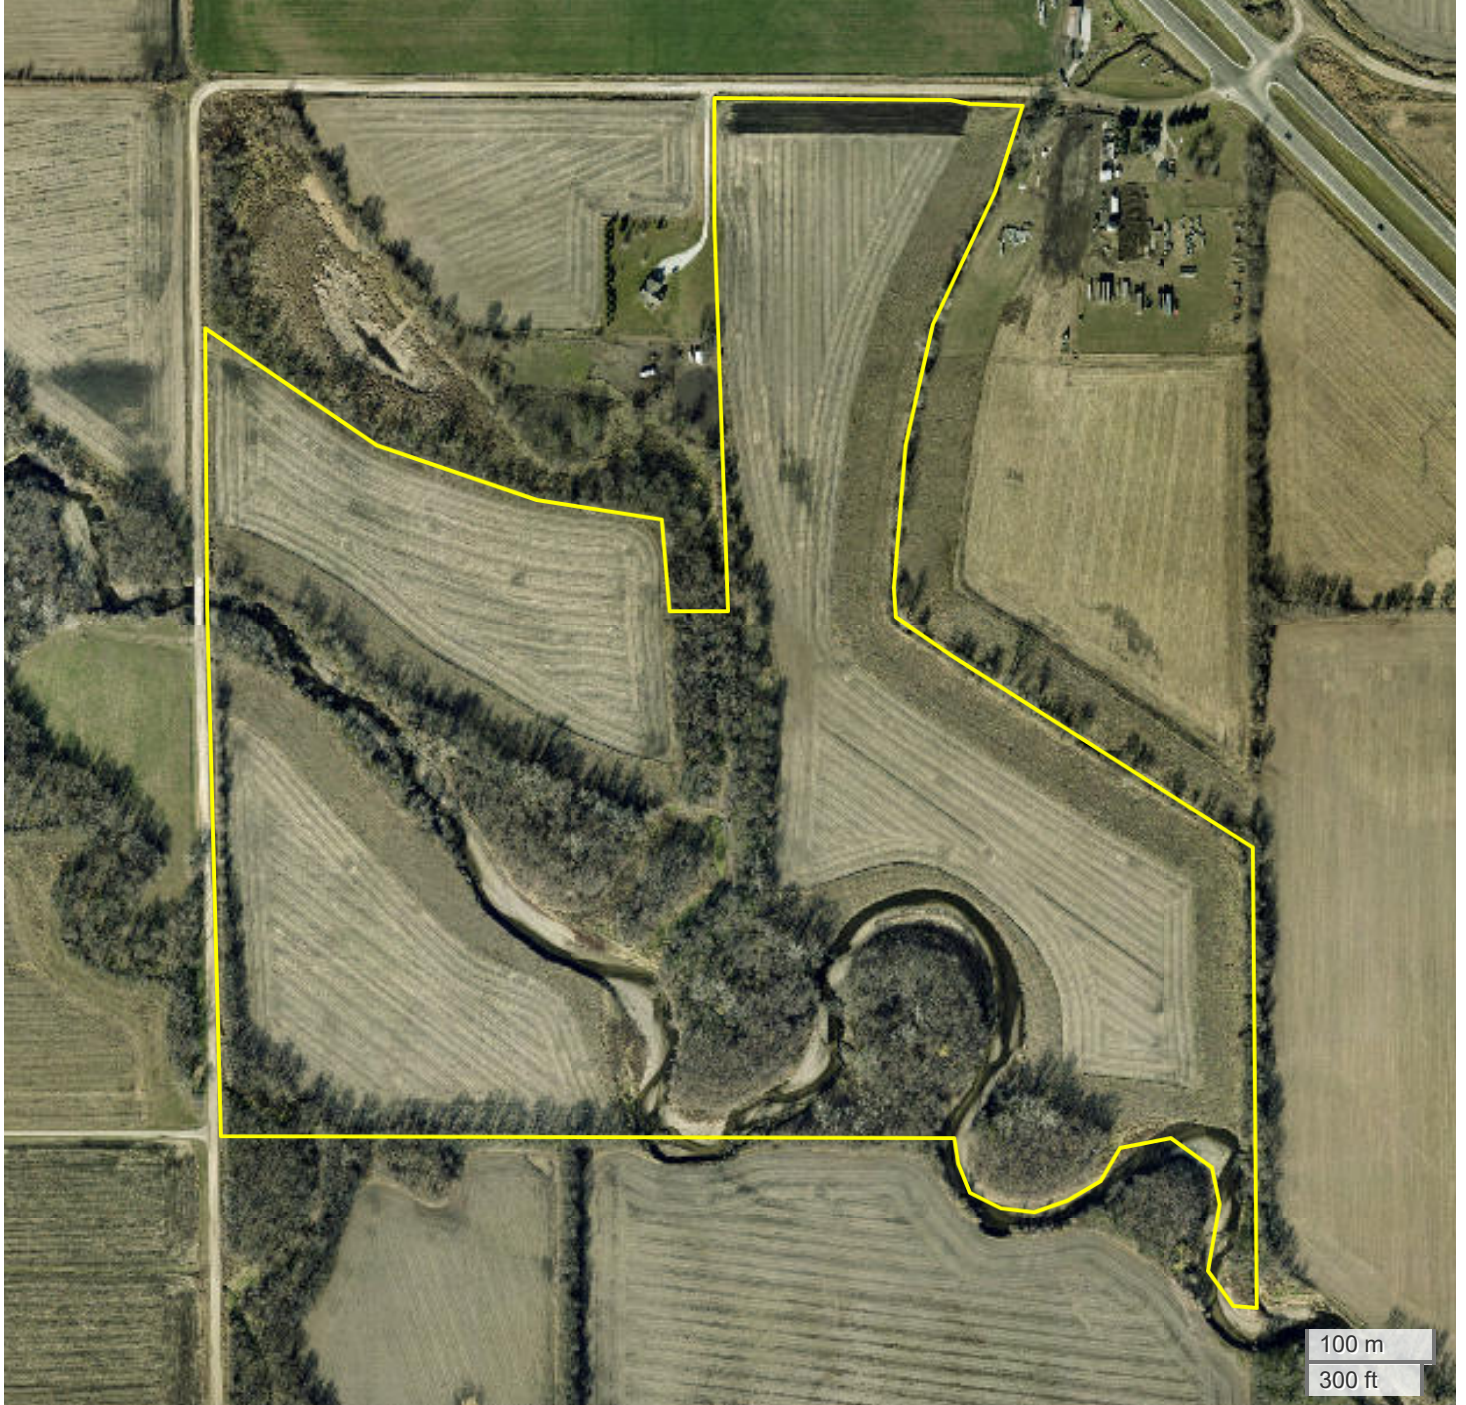

DALLAS COUNTY (102.58 AC TOTAL, 51.36 AC TILLABLE)

AERIAL MAP

Center: 41.787751, -93.887722

33-81N-26W

Des Moines Township

Dallas County, IA

FarmWorth, LLC makes no warranties, express or implied, regarding the accuracy of any information provided through FarmWorth.com. User is solely responsible for independently verifying all information prior to use and waives any claims against FarmWorth, LLC arising from inaccuracies in such information.